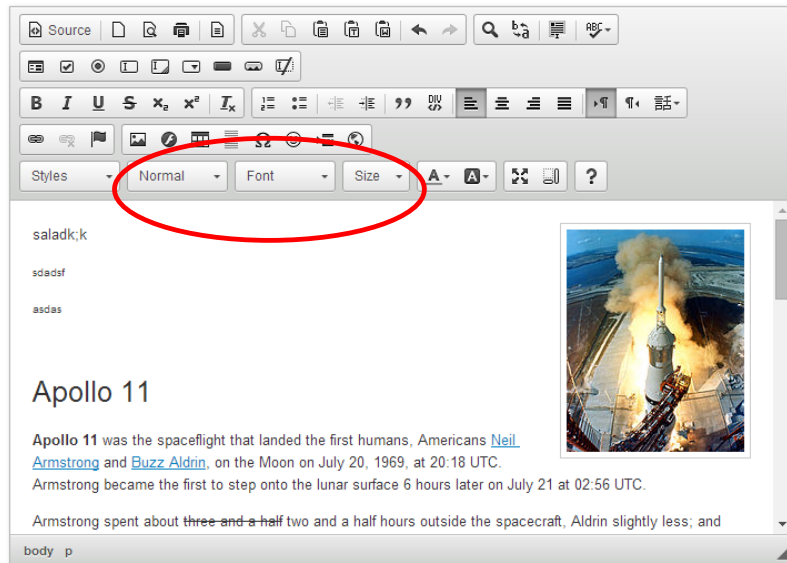

Entering text from the beginning – font and size not shown

CKEditor with lots of features enabled

The following is the standard editor configuration provided with the **full** option in the [download page](#).